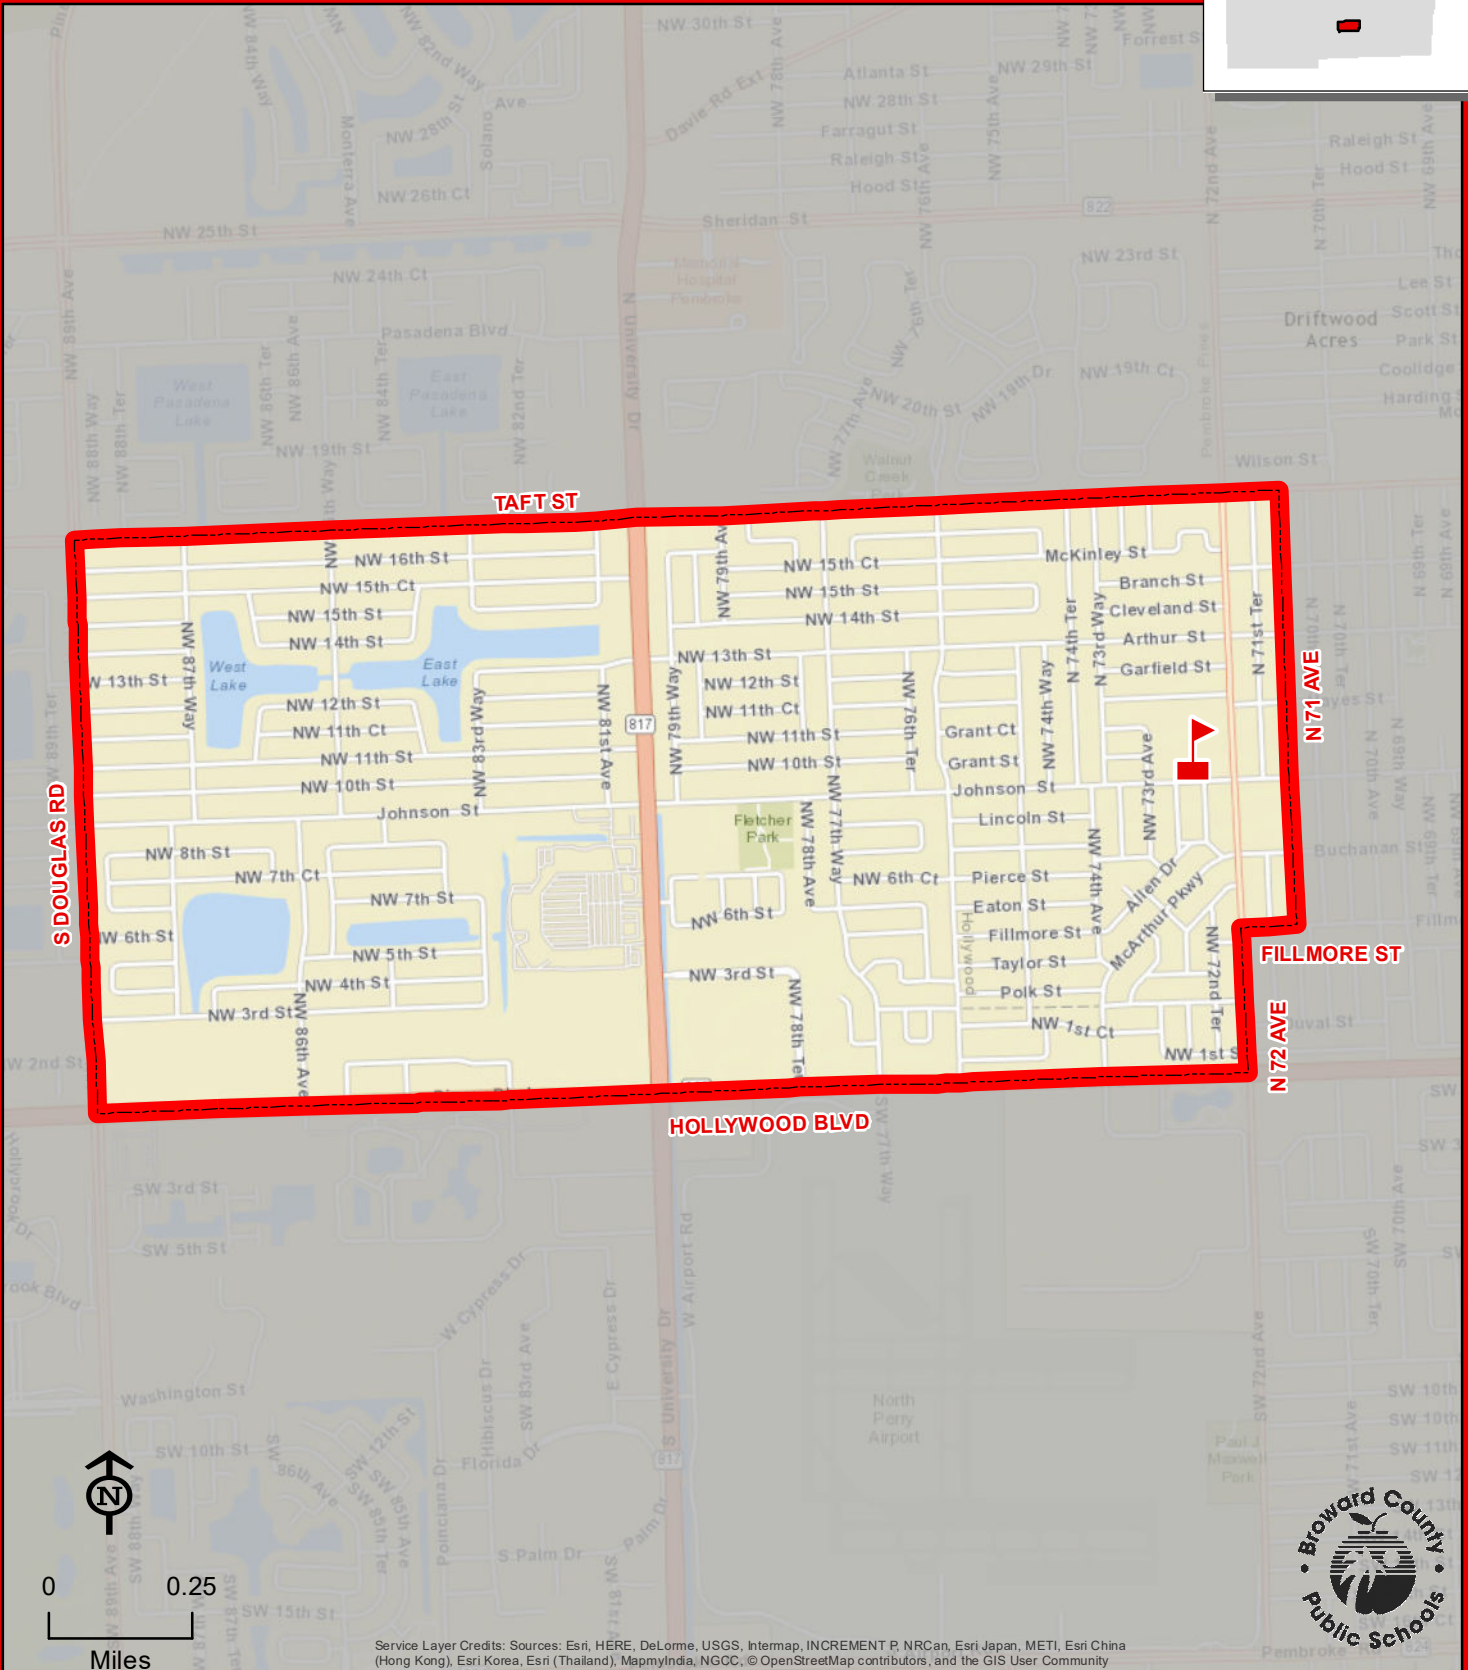

BOULEVARD HEIGHTS ELEMENTARY SCHOOL

7201 JOHNSON STREET
HOLLYWOOD, FLORIDA 33024
754-323-4950

Innovative Program

BOULEVARD HEIGHTS

THIS MAP IS FOR CONCEPTUAL PURPOSES ONLY AND SHOULD NOT BE USED FOR LEGAL BOUNDARY DETERMINATIONS